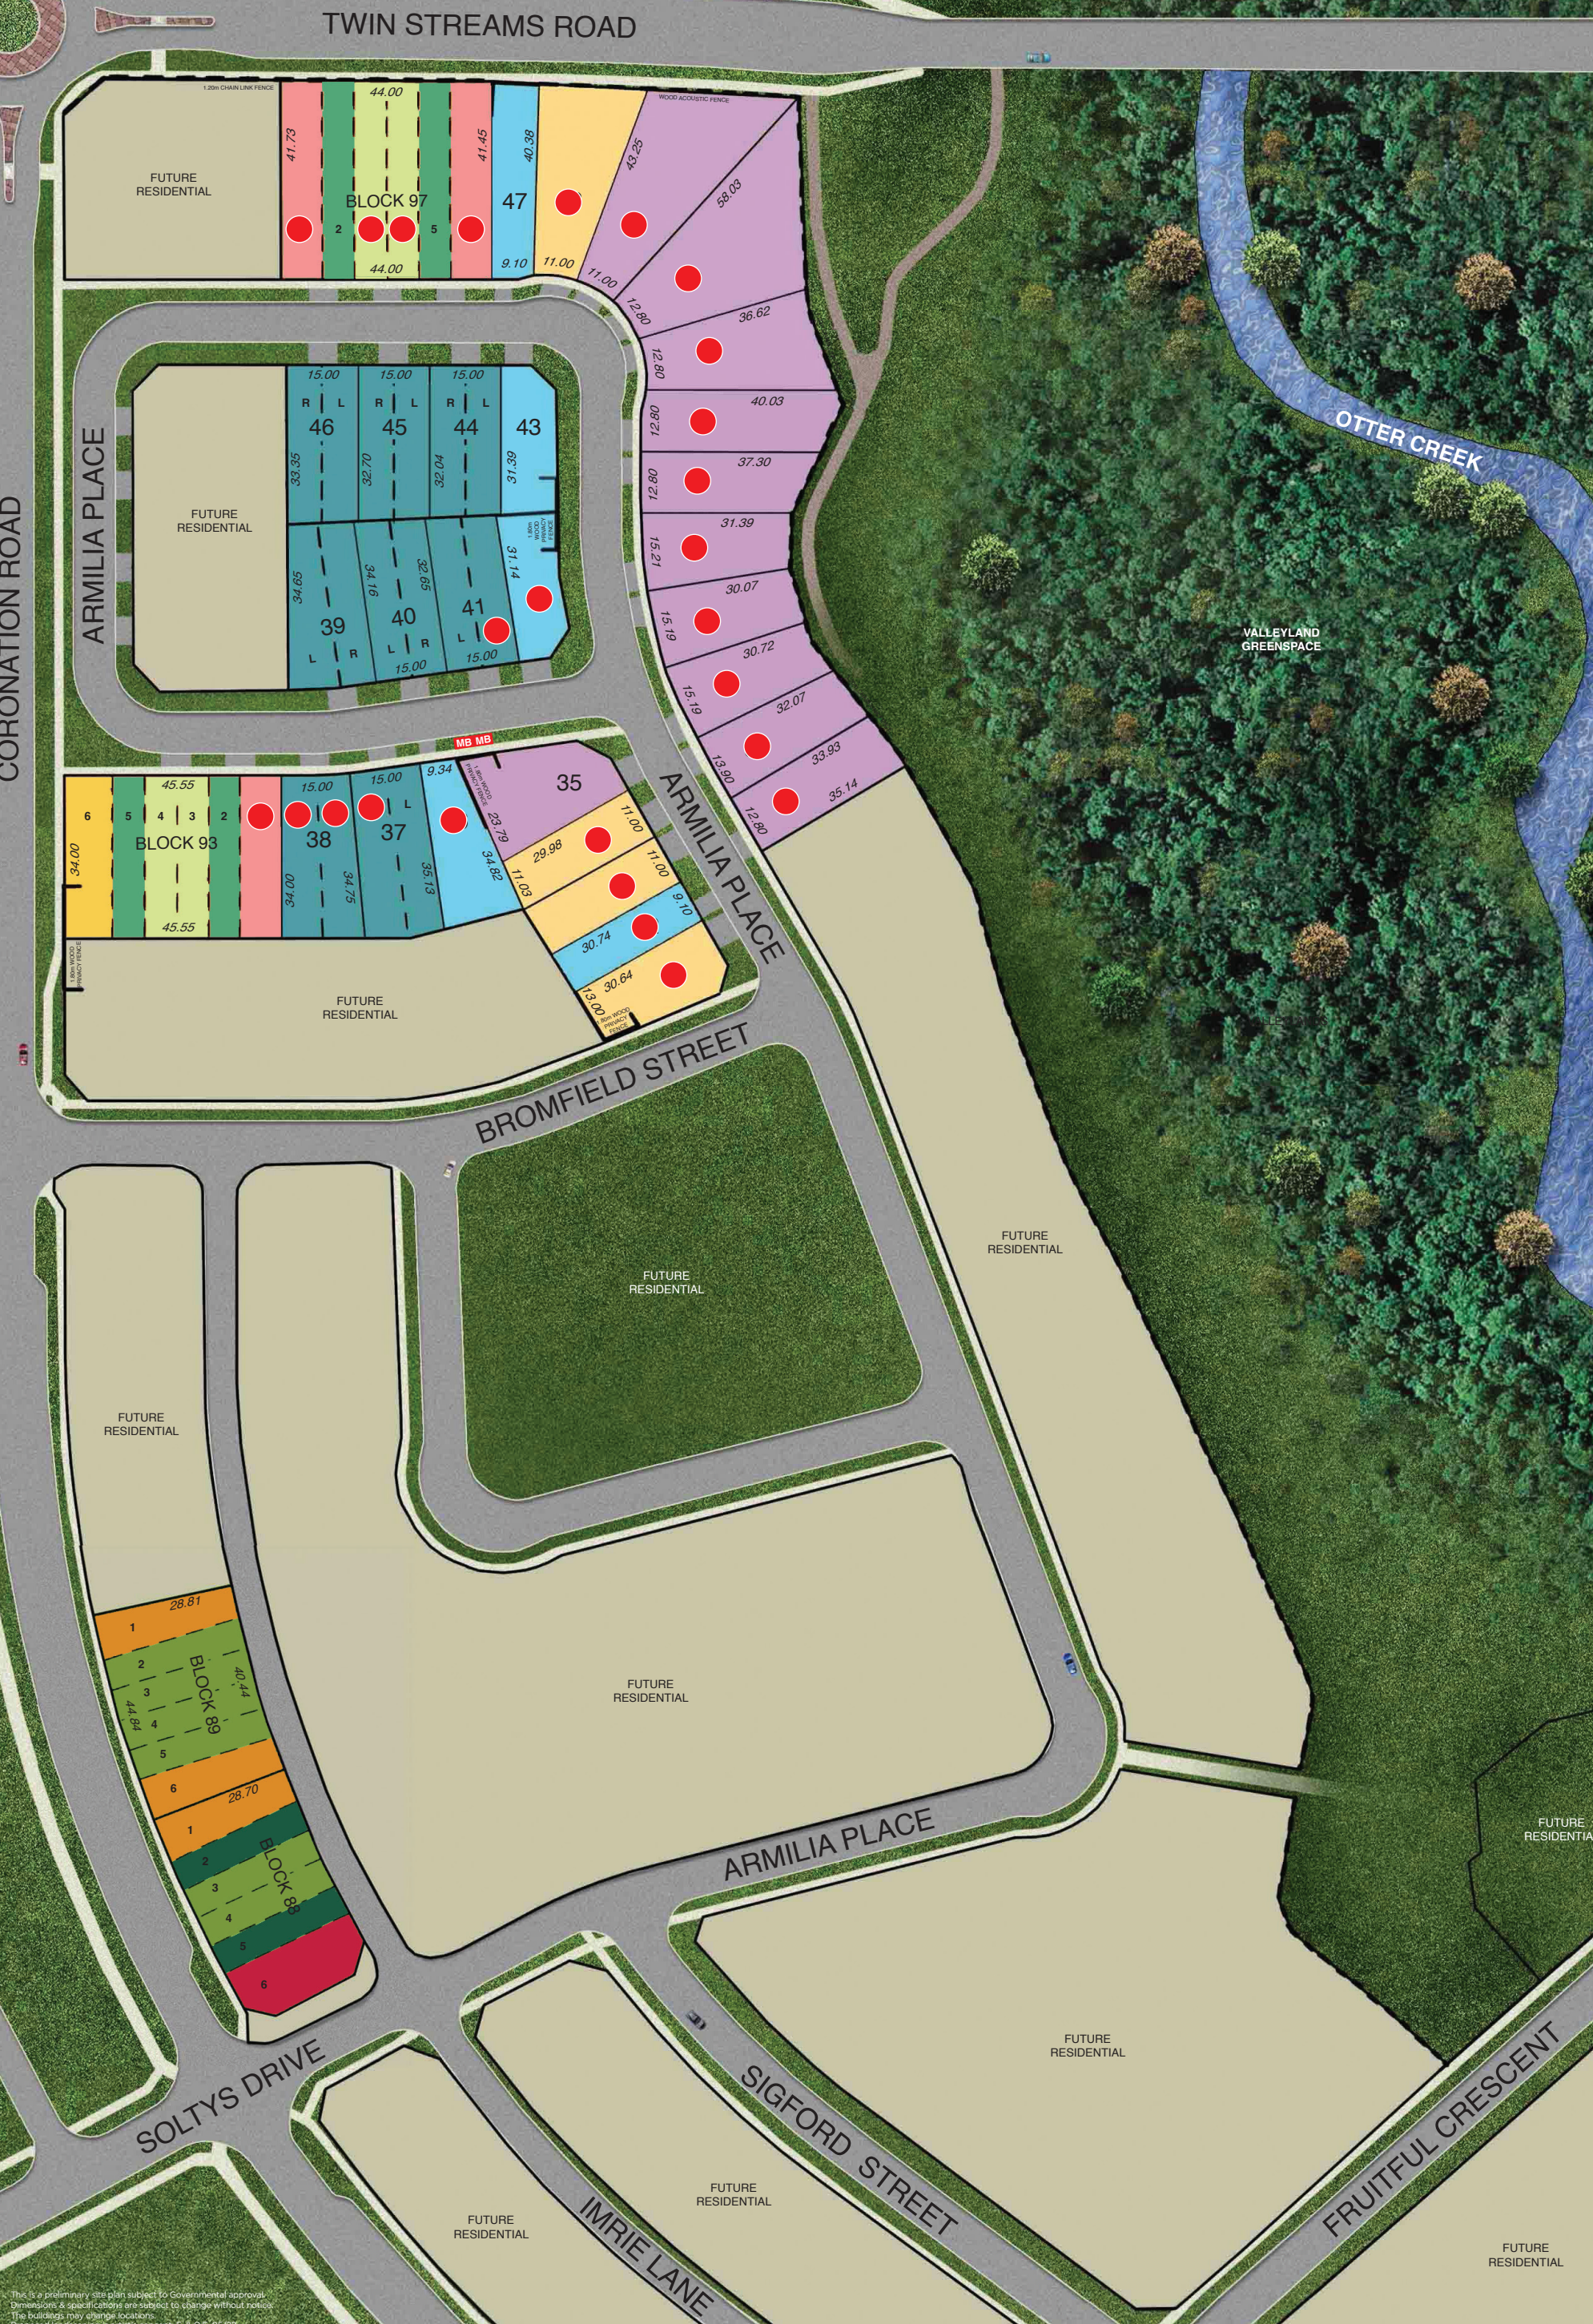

WHITBY MEADOWS

LEGEND	
	MAYFIELD FREEHOLD LANE TOWNHOME
	ASHTON FREEHOLD LANE TOWNHOME
	BYLAND FREEHOLD LANE TOWNHOME
	PEMBROKE FREEHOLD LANE TOWNHOME
	CLOVE FREEHOLD TOWNHOME
	SAGE FREEHOLD TOWNHOME
	BASIL FREEHOLD TOWNHOME
	CAYENNE FREEHOLD TOWNHOME
	SEMI-DETACHED HOMES
	30' DETACHED HOMES
	36' DETACHED HOMES
	42' DETACHED HOMES
	PROPOSED MAILBOX
	SOLD LOTS

OVER 65 YEARS OF EXCELLENCE