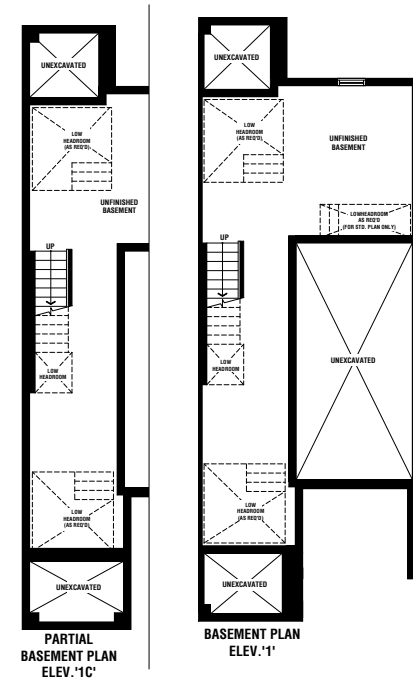

THE ELLERY

THE ATWEL

THE CHATSWORTHY

THE BARNYARD

THE CHATSWORTHY

THE DANFORTH

THE DANFORTH

ELEV. 1 - 2160 SQ. FT.
ELEV. 1C - 2210 SQ. FT.

Materials, specifications and floor plans are subject to change without notice. All house renderings are artist's conceptions. All floorplans are approximate dimensions. Actual usable floor space may vary from stated floor area. E. & O. E.