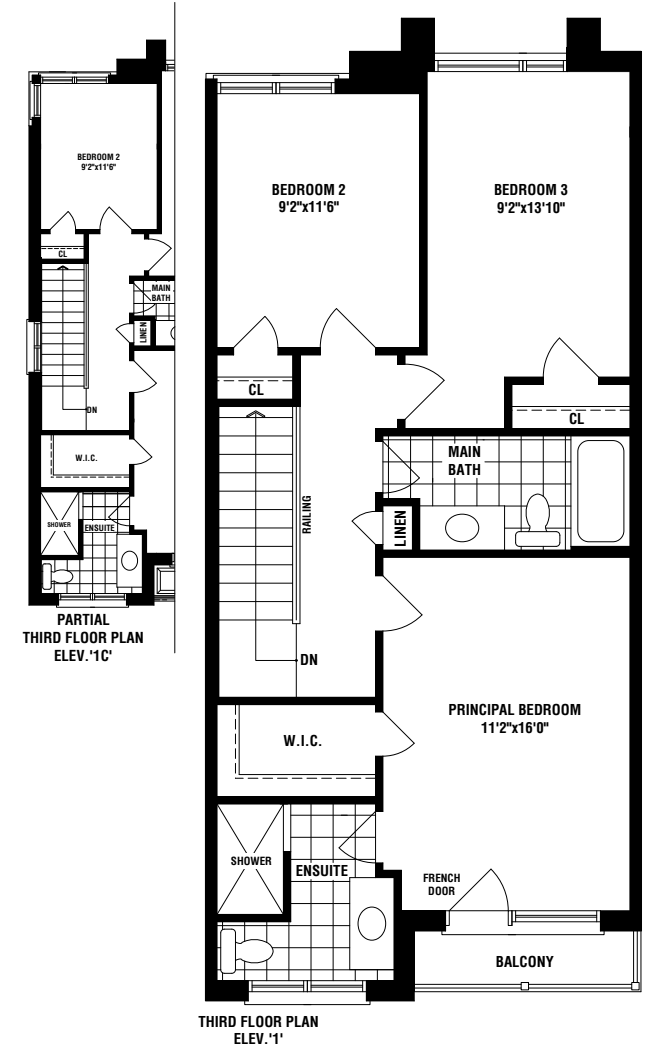

THE ELLERY

THE ATWEL

THE CHATSWORTHY

THE BARNYARD

THE CHATSWORTHY

THE DANFORTH

THE DANFORTH

ELEV. 1 - 2160 SQ. FT.
ELEV. 1C - 2210 SQ. FT.

Materials, specifications and floor plans are subject to change without notice. All house renderings are artist's conceptions. All floorplans are approximate dimensions. Actual usable floor space may vary from stated floor area. E. & O. E.