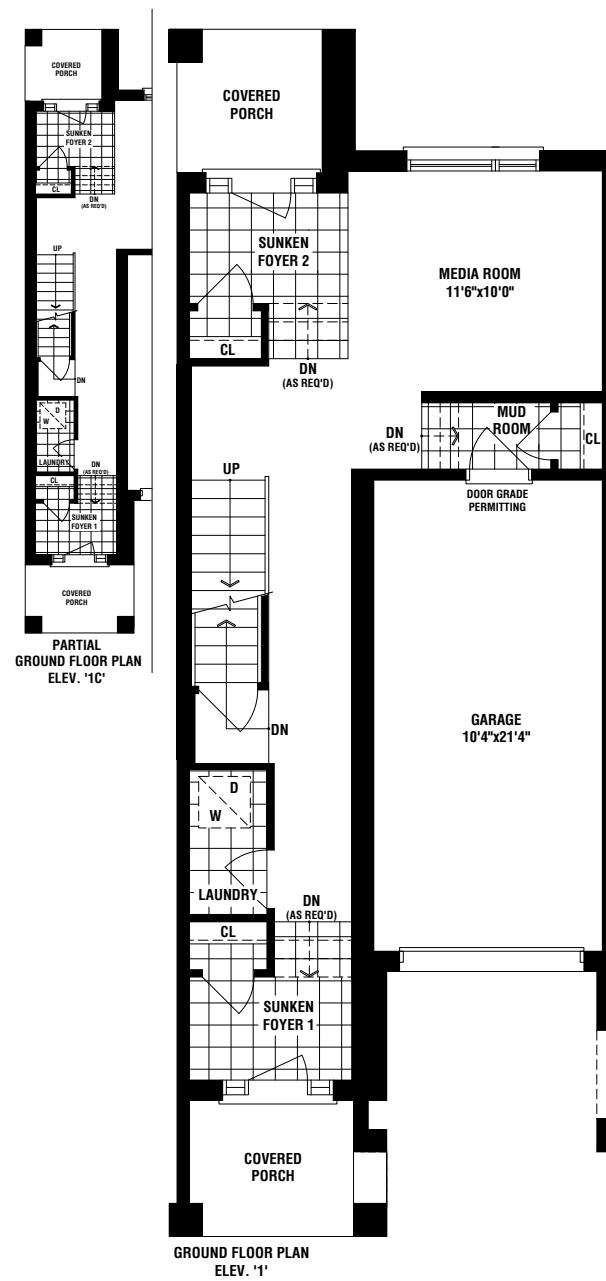

THE ELLERY

THE ATWEL

THE CHATSWORTHY

THE BARNYARD

THE CHATSWORTHY

THE DANFORTH

THE DANFORTH

ELEV. 1 - 2160 SQ. FT.
ELEV. 1C - 2210 SQ. FT.

Materials, specifications and floor plans are subject to change without notice. All house renderings are artist's conceptions. All floorplans are approximate dimensions. Actual usable floor space may vary from stated floor area. E. & O. E.