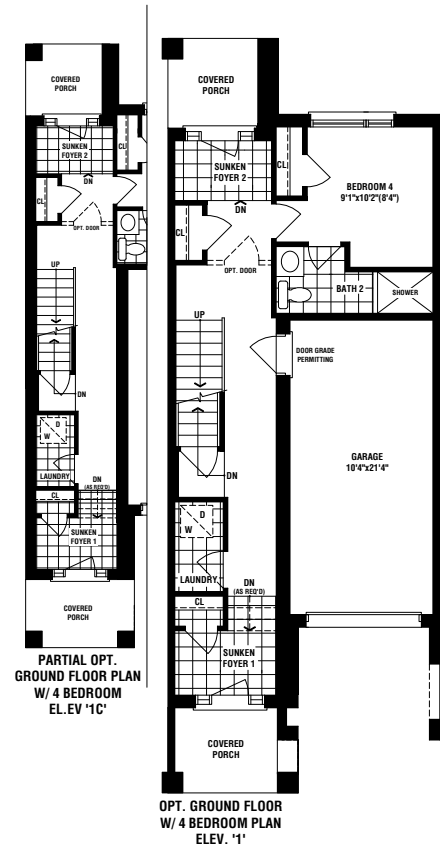

THE ELLERY

THE ATWEL

THE CHATSWORTHY

THE BARNYARD

THE CHATSWORTHY

THE DANFORTH

THE DANFORTH

ELEV. 1 - 2160 SQ. FT.
ELEV. 1C - 2210 SQ. FT.

Materials, specifications and floor plans are subject to change without notice. All house renderings are artist's conceptions. All floorplans are approximate dimensions. Actual usable floor space may vary from stated floor area. E. & O. E.