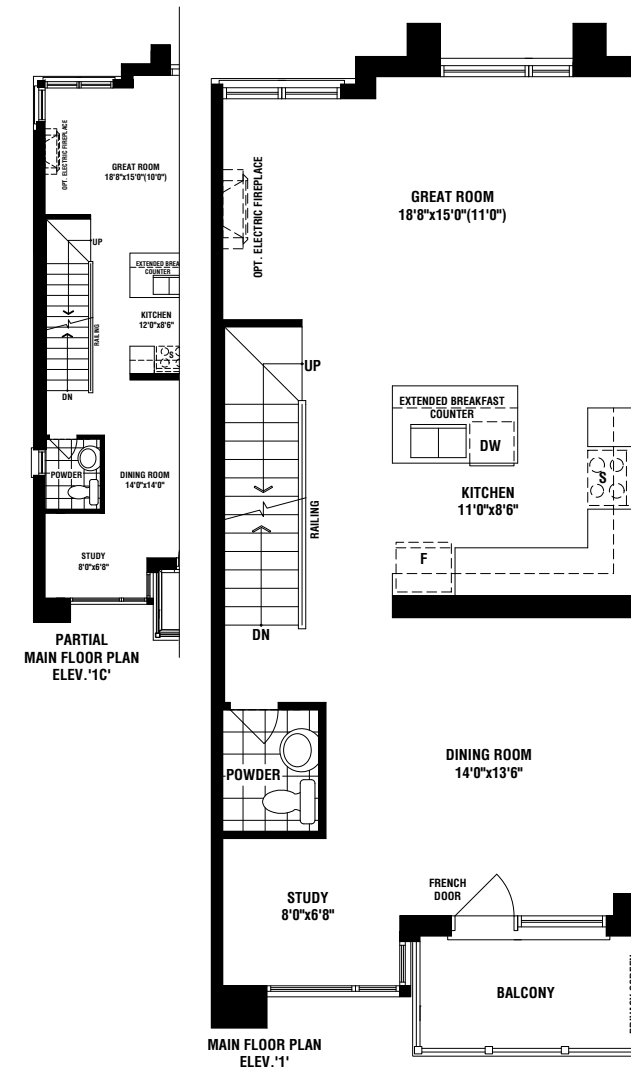

THE ELLERY

THE ATWEL

THE CHATSWORTHY

THE BARNYARD

THE CHATSWORTHY

THE DANFORTH

THE DANFORTH

ELEV. 1 - 2160 SQ. FT.
ELEV. 1C - 2210 SQ. FT.

Materials, specifications and floor plans are subject to change without notice. All house renderings are artist's conceptions. All floorplans are approximate dimensions. Actual usable floor space may vary from stated floor area. E. & O. E.