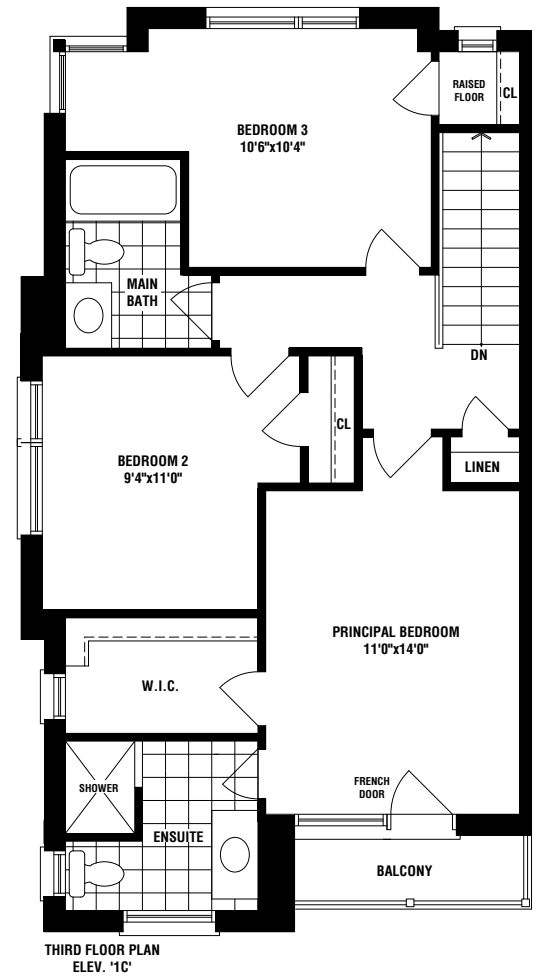

THE ELLERY

THE ATWEL

THE CHATSWORTHY

THE BARNYARD

THE CHATSWORTHY

THE DANFORTH

THE ELLERY

2215 SQ. FT.

Materials, specifications and floor plans are subject to change without notice. All house renderings are artist's conceptions. All floorplans are approximate dimensions. Actual usable floor space may vary from stated floor area. E. & O. E.