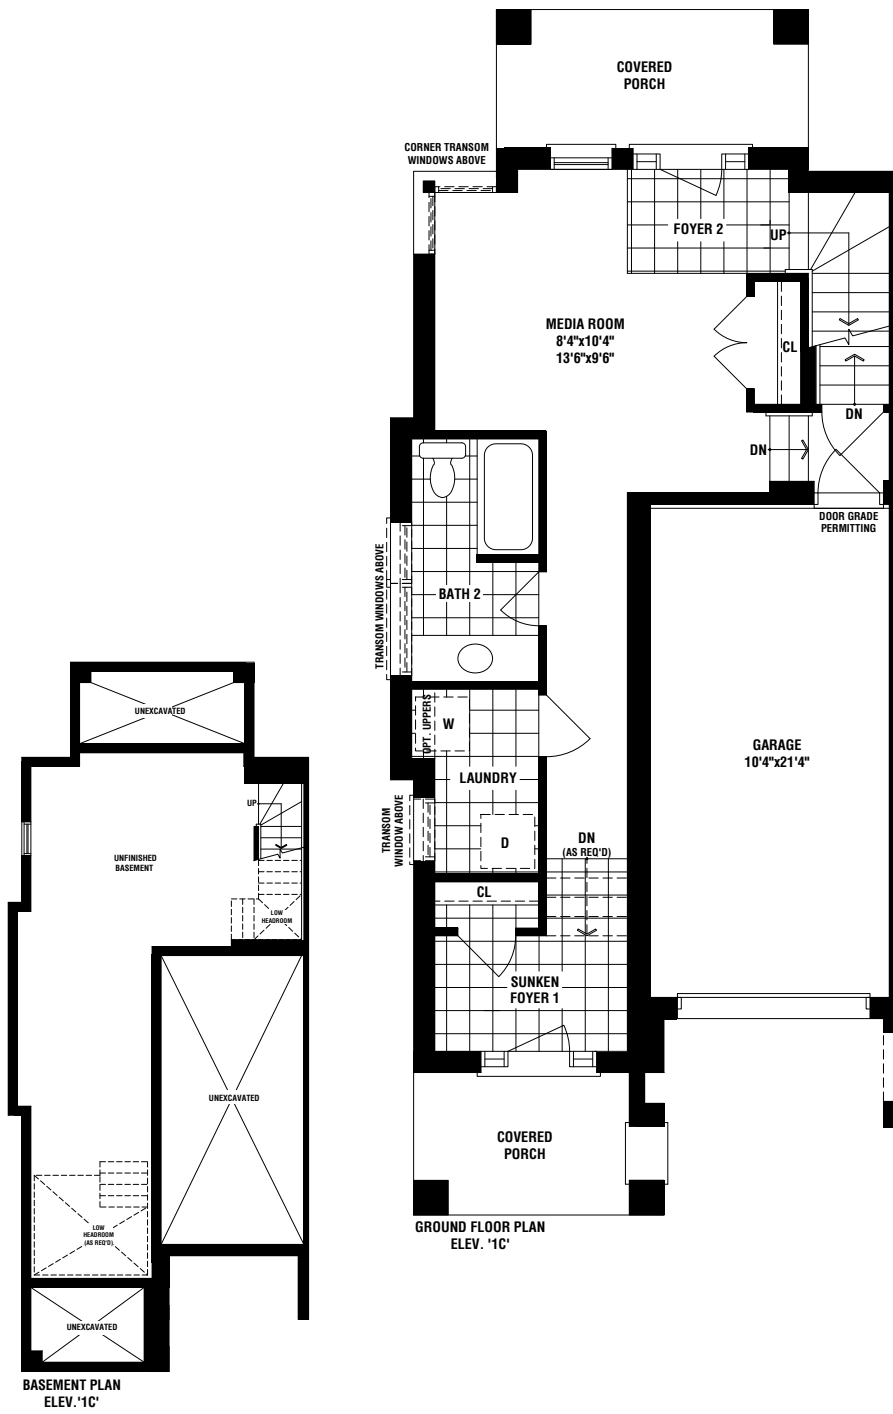

THE ELLERY

THE ATWEL

THE CHATSWORTHY

THE BARNYARD

THE CHATSWORTHY

THE DANFORTH

THE ELLERY

2215 SQ. FT.

Materials, specifications and floor plans are subject to change without notice. All house renderings are artist's conceptions. All floorplans are approximate dimensions. Actual usable floor space may vary from stated floor area. E. & O. E.