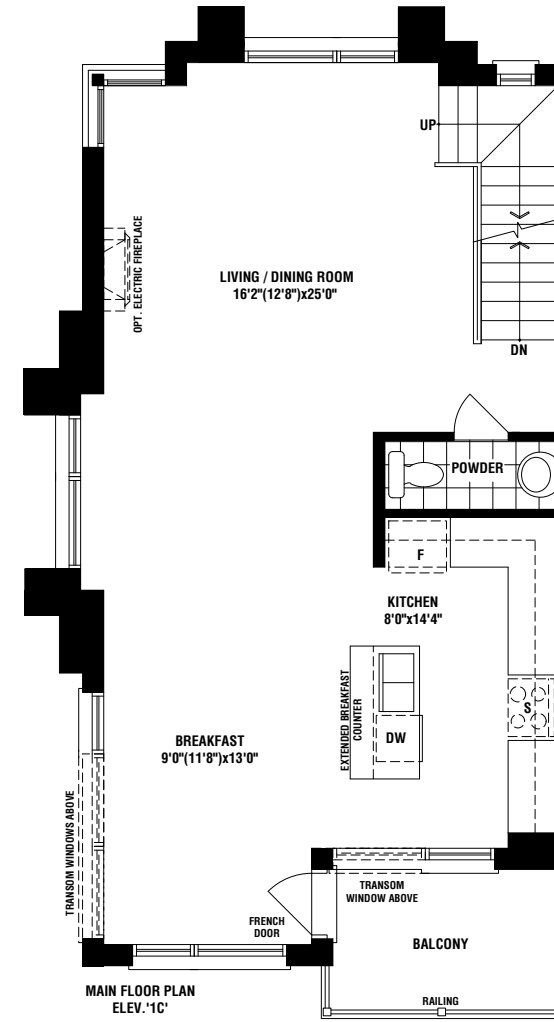

THE ELLERY

THE ATWEL

THE CHATSWORTHY

THE BARNYARD

THE CHATSWORTHY

THE DANFORTH

THE ELLERY

2215 SQ. FT.

Materials, specifications and floor plans are subject to change without notice. All house renderings are artist's conceptions. All floorplans are approximate dimensions. Actual usable floor space may vary from stated floor area. E. & O. E.