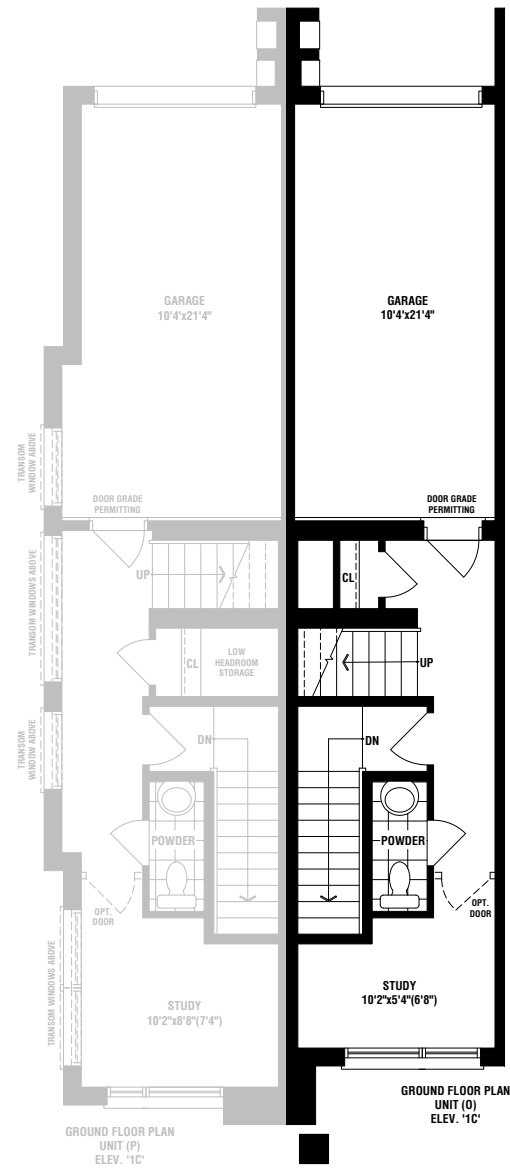

THE NORFOLK

THE PORTRUSH

# THE OSWELL

UNIT 0  
1575 SQ. FT.

Materials, specifications and floor plans are subject to change without notice. All house renderings are artist's conceptions. All floorplans are approximate dimensions. Actual usable floor space may vary from stated floor area. E. & O. E. Grey-scaled floor plans are not included in the purchase of the unit.