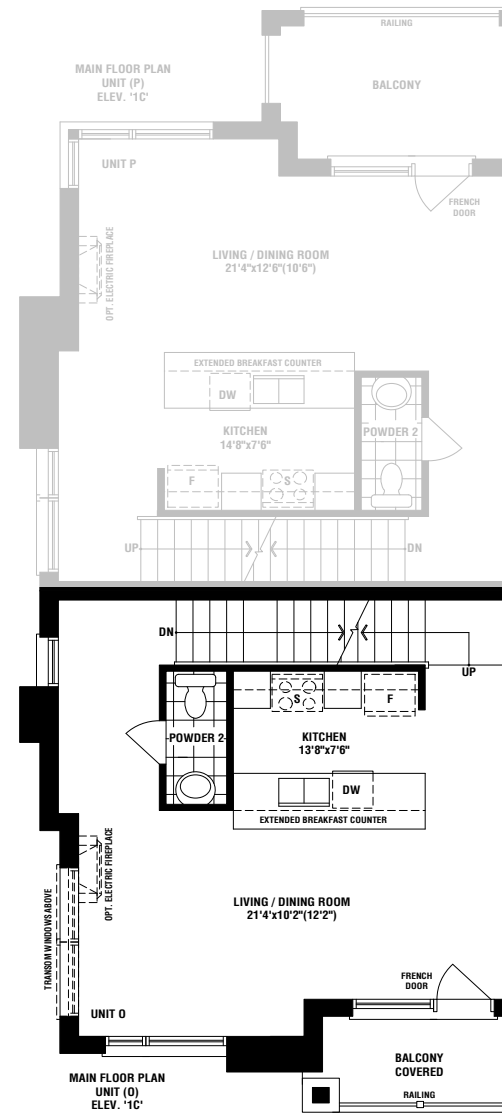

# THE OSWELL

UNIT 0  
1575 SQ. FT.

Materials, specifications and floor plans are subject to change without notice. All house renderings are artist's conceptions. All floorplans are approximate dimensions. Actual usable floor space may vary from stated floor area. E. & O. E. Grey-scaled floor plans are not included in the purchase of the unit.