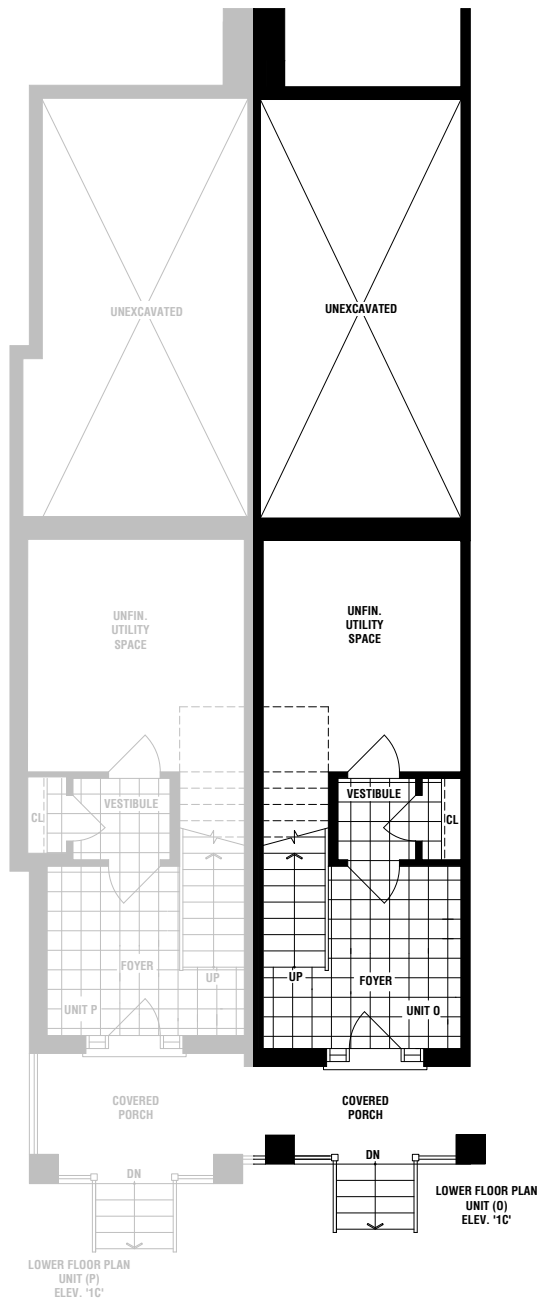

THE NORFOLK

THE PORTRUSH

# THE OSWELL

UNIT 0  
1575 SQ. FT.

Materials, specifications and floor plans are subject to change without notice. All house renderings are artist's conceptions. All floorplans are approximate dimensions. Actual usable floor space may vary from stated floor area. E. & O. E. Grey-scaled floor plans are not included in the purchase of the unit.