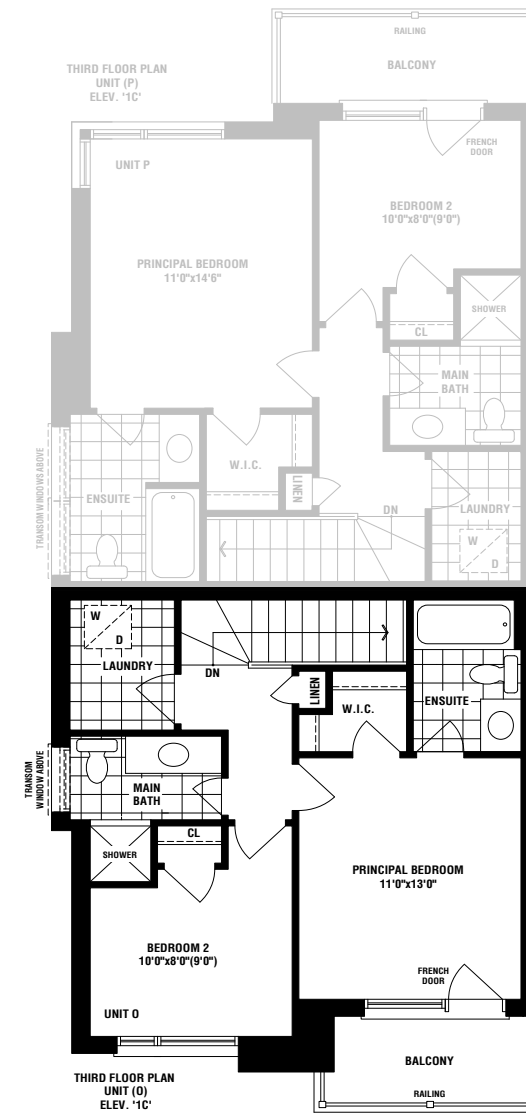

THE NORFOLK

THE PORTRUSH

# THE OSWELL

UNIT 0  
1575 SQ. FT.

Materials, specifications and floor plans are subject to change without notice. All house renderings are artist's conceptions. All floorplans are approximate dimensions. Actual usable floor space may vary from stated floor area. E. & O. E. Grey-scaled floor plans are not included in the purchase of the unit.