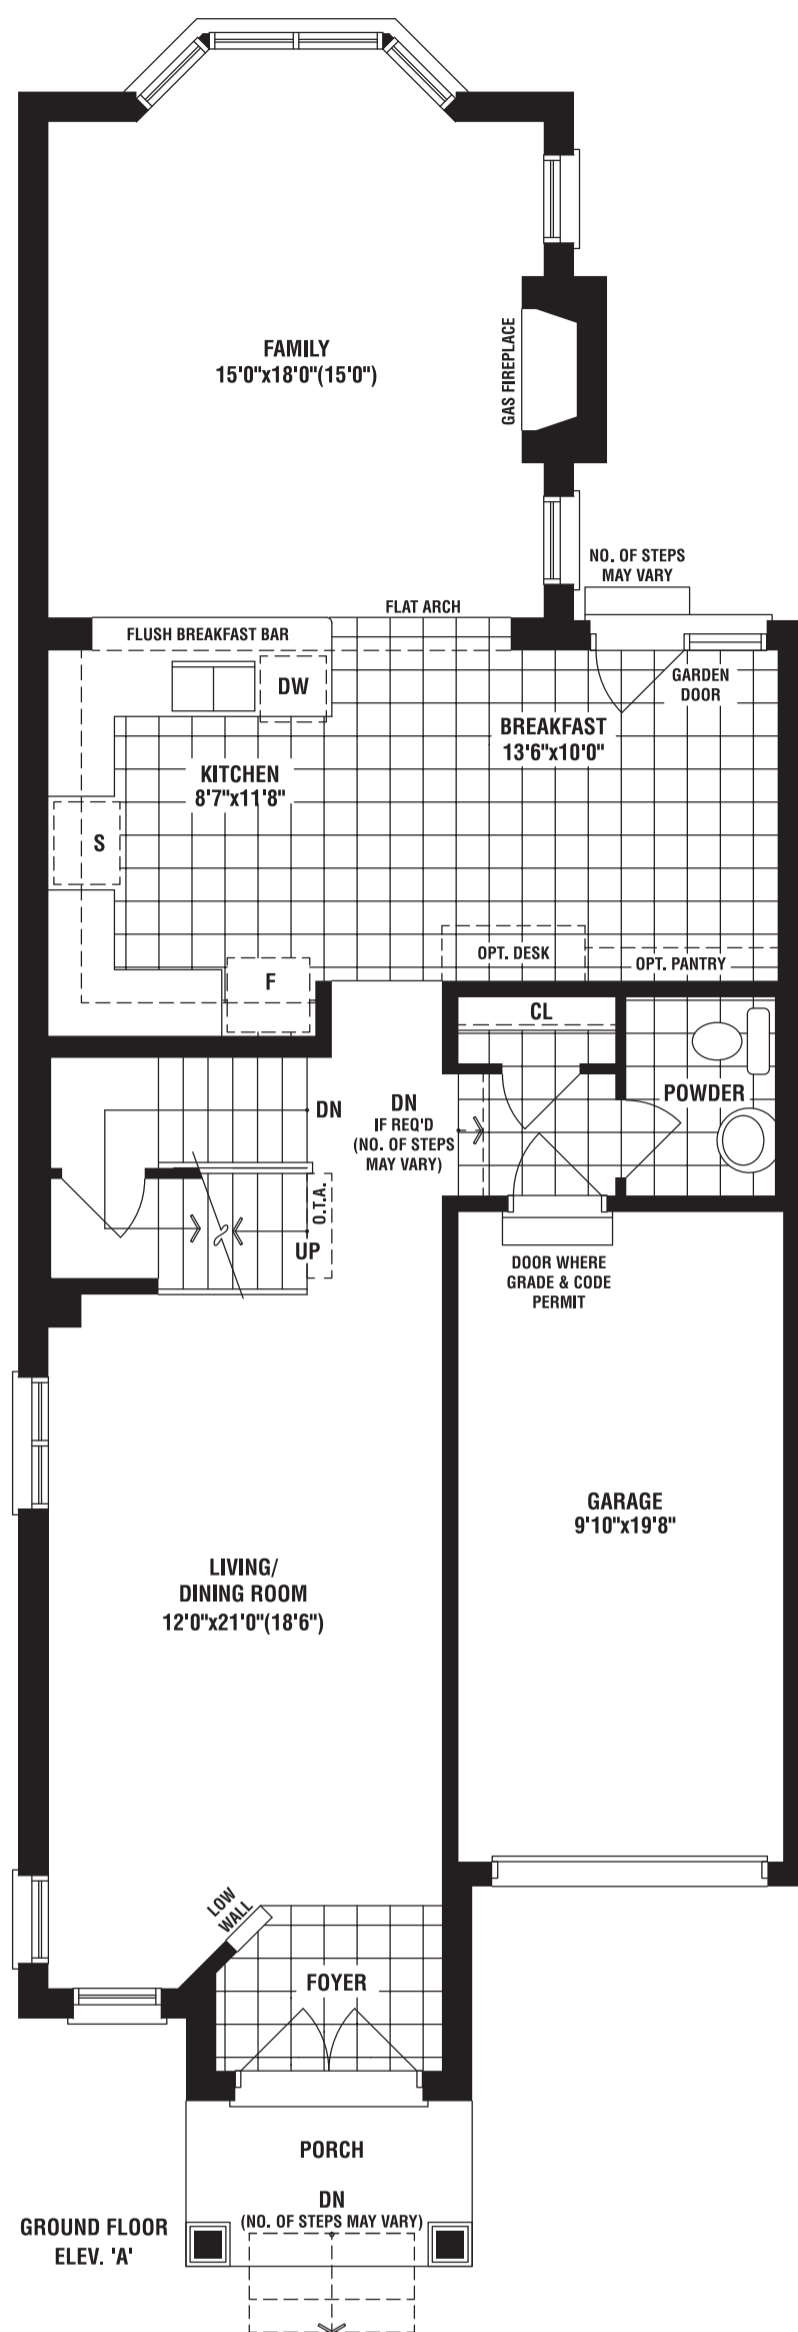

30' DESIGNS

VARLEY

ELEVATION A 2304 SQ. FT. | ELEVATION C 2321 SQ. FT.

OVER 60 YEARS OF EXCELLENCE