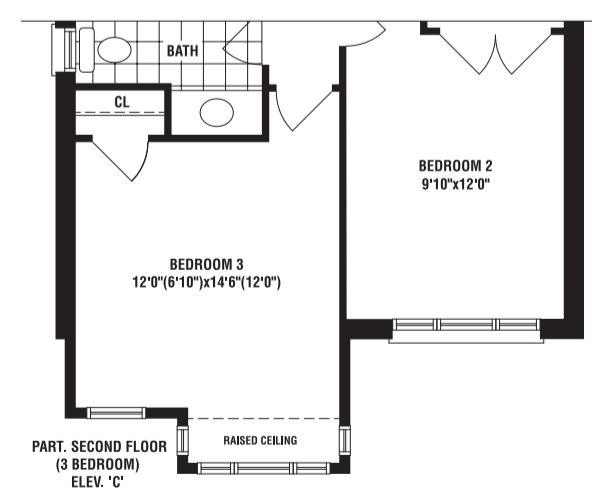

30' DESIGNS

VARLEY

ELEVATION A 2304 SQ. FT. | ELEVATION C 2321 SQ. FT.

OVER 60 YEARS OF EXCELLENCE