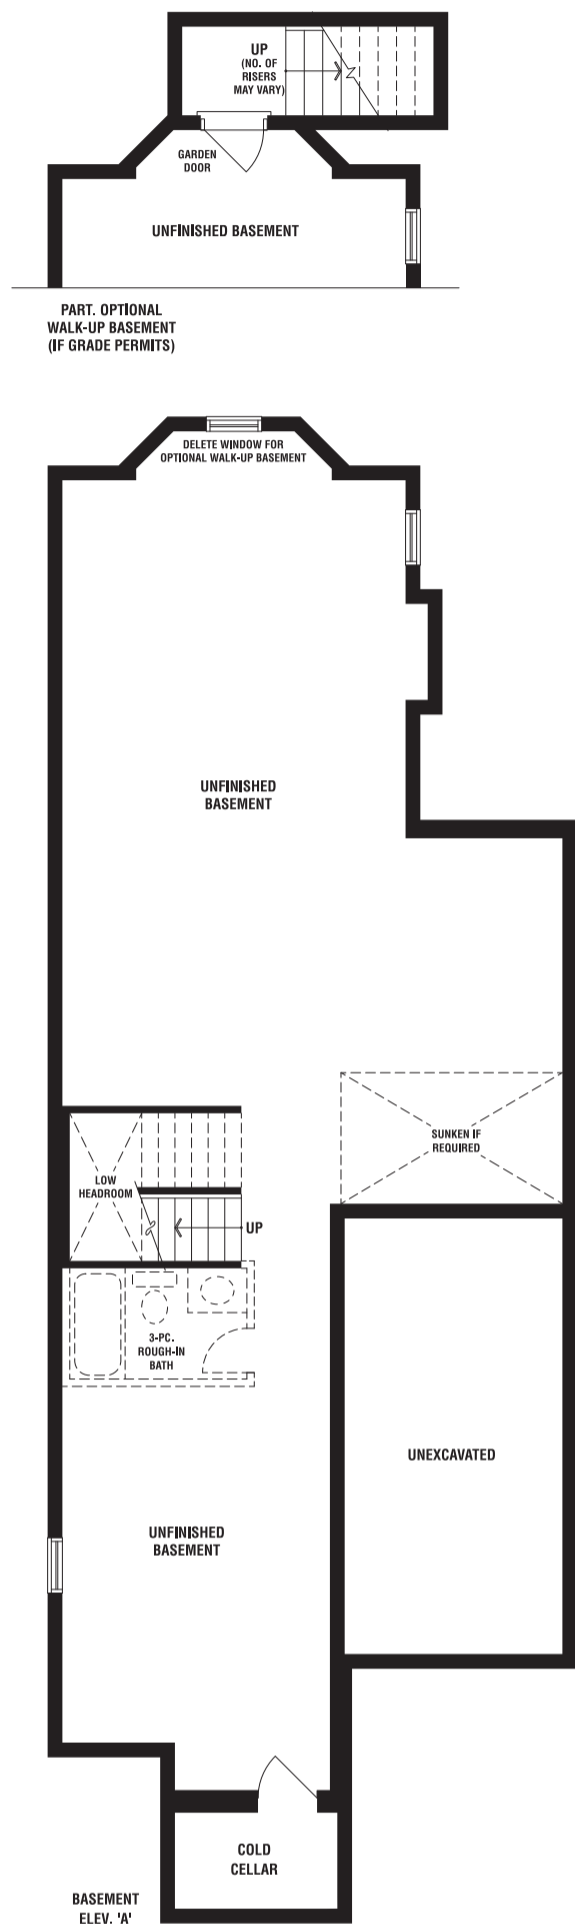

30' DESIGNS

VARLEY

ELEVATION A 2304 SQ. FT. | ELEVATION C 2321 SQ. FT.

OVER 60 YEARS OF EXCELLENCE