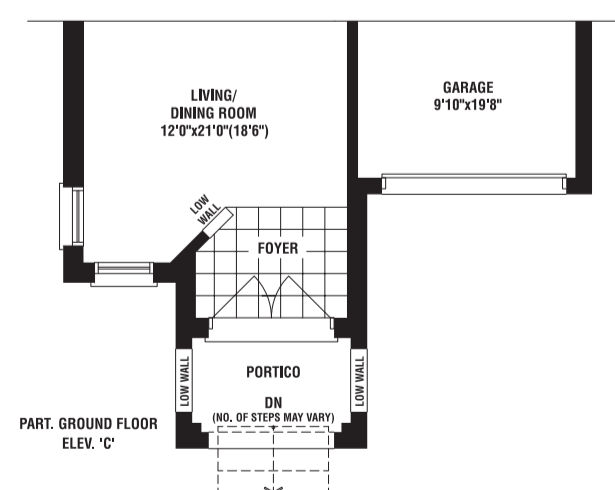

30' DESIGNS

VARLEY

ELEVATION A 2304 SQ. FT. | ELEVATION C 2321 SQ. FT.

OVER 60 YEARS OF EXCELLENCE