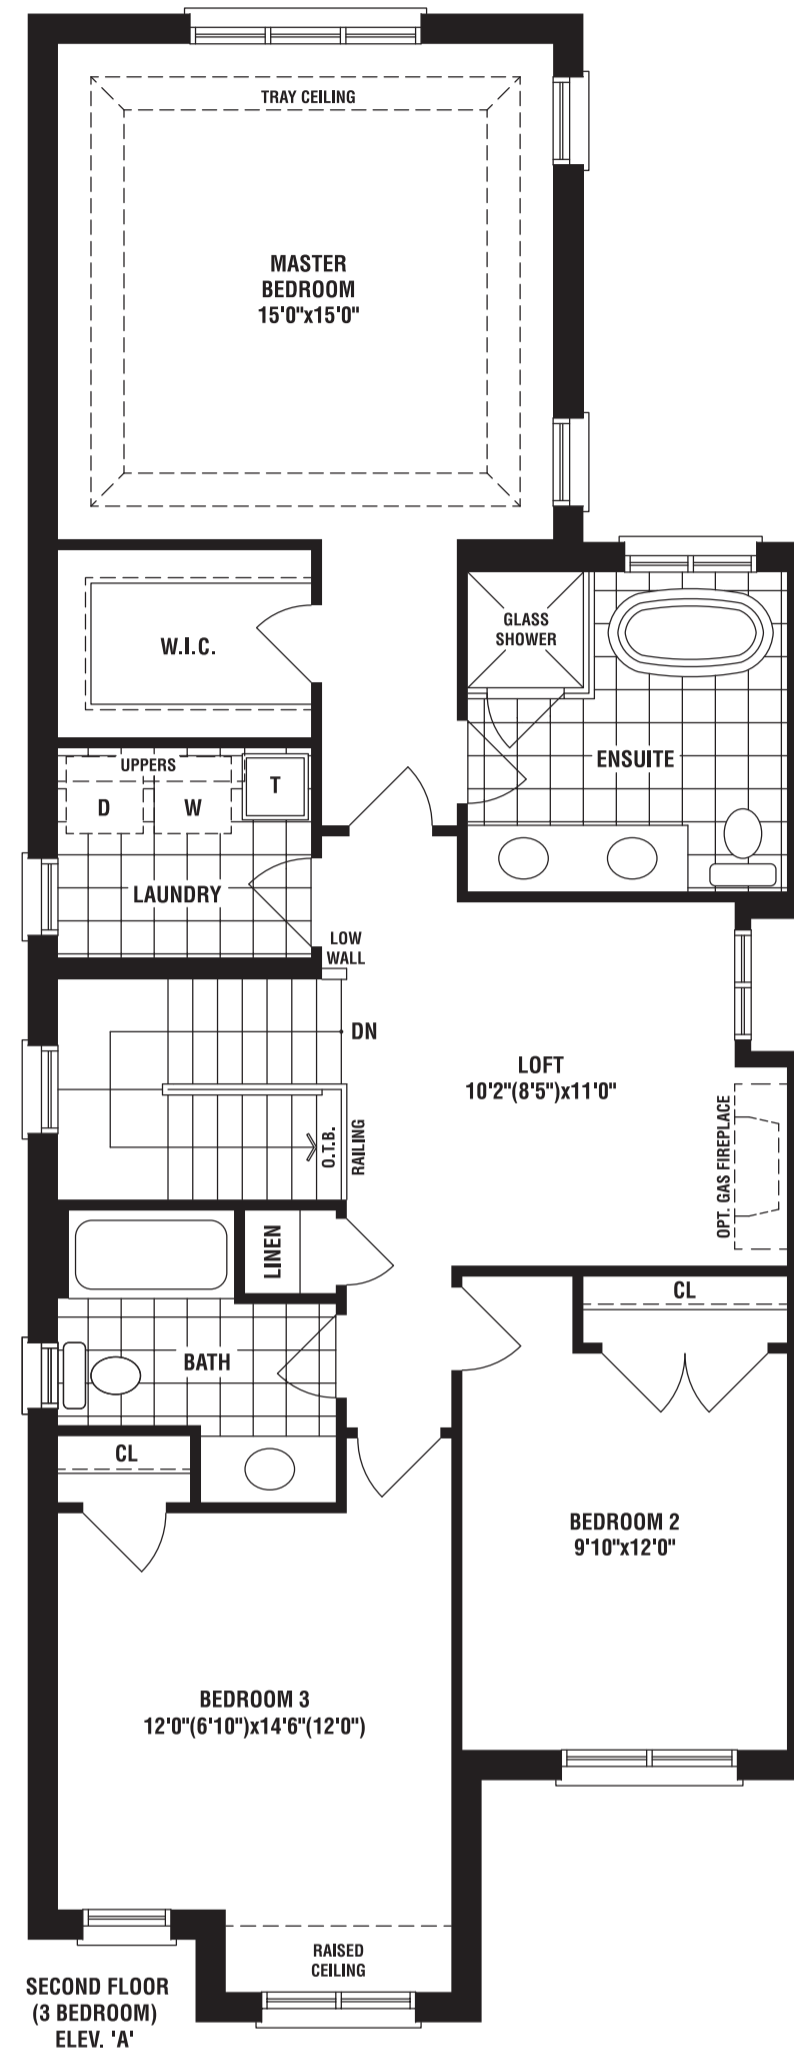

30' DESIGNS

VARLEY

ELEVATION A 2304 SQ. FT. | ELEVATION C 2321 SQ. FT.

OVER 60 YEARS OF EXCELLENCE