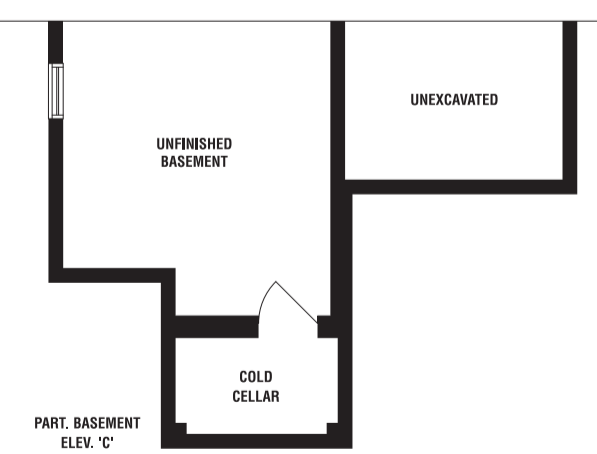

30' DESIGNS

VARLEY

ELEVATION A 2304 SQ. FT. | ELEVATION C 2321 SQ. FT.

OVER 60 YEARS OF EXCELLENCE