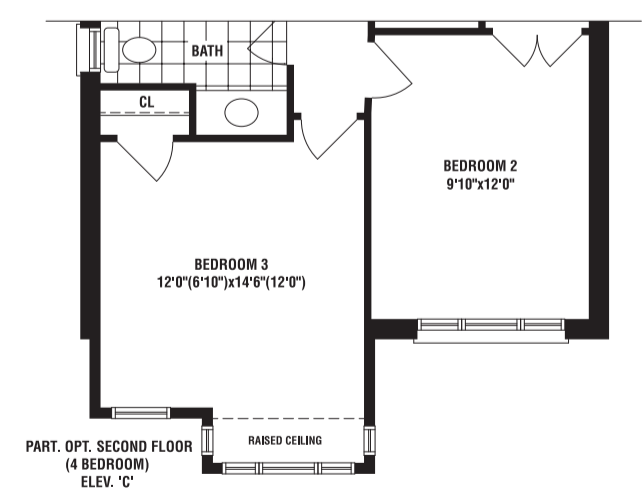

30' DESIGNS

VARLEY

ELEVATION A 2304 SQ. FT. | ELEVATION C 2321 SQ. FT.

OVER 60 YEARS OF EXCELLENCE