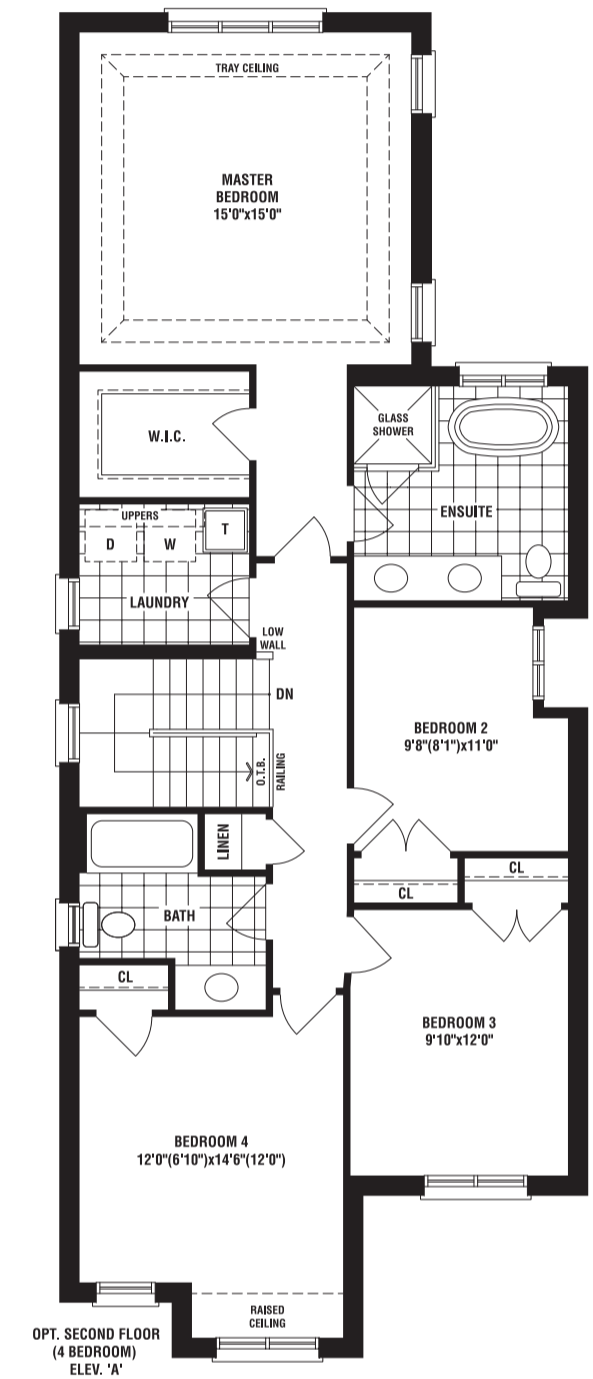

30' DESIGNS

VARLEY

ELEVATION A 2304 SQ. FT. | ELEVATION C 2321 SQ. FT.

OVER 60 YEARS OF EXCELLENCE