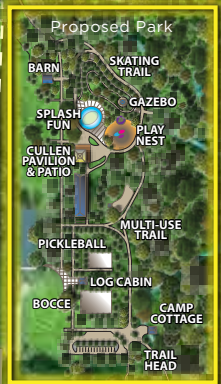

TO HEBER DOWN CONSERVATION AREA

PARK VISTA AT WHITBY MEADOWS

FIELDGATE HOMES
PARADISE DEVELOPMENTS

THE SITE

LEGEND

- Shopping
- Walk/Bike Trail
- Proposed Trail
- Proposed Park

to Downtown WHITBY

TO HWY 412

COUNTRY LANE

COCHRANE STREET

TAUNTON ROAD WEST

to 407
to 401

to Ajax

to Baycliffe Park

to WHITBY waterfront

Map is not to scale. All trails are subject to municipal approval and implementation. Rendering is artist's concept. E. & O.E.